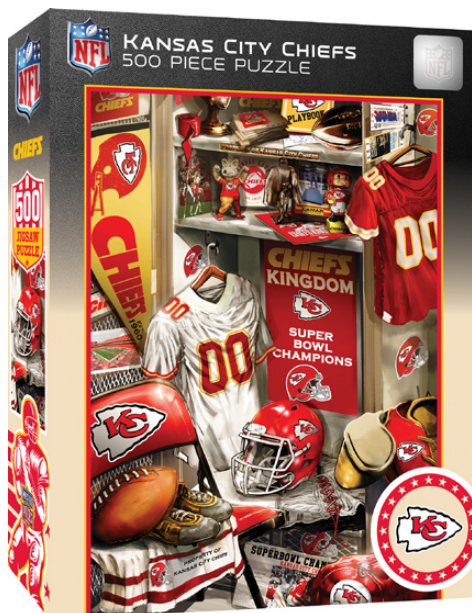

LOCKER ROOM 500 PC PUZZLES

BOX SIZE: 8" x 10.5" x 2" | COST: $8.50 | MSRP: $16.99

Puzzle size: 15" x 21"