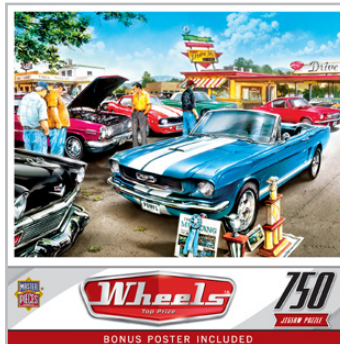

Top Prize
#32274-4