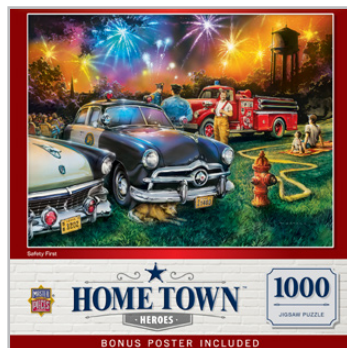

## FOOD TRUCK

BOX SIZE: 8" x 8" x 2"  
COST: \$8.50 | MSRP: \$16.99

Fire and Rescue  
#71511-4

Parade Day  
#72129-4

Safety First  
#72315-4

Block Party  
#72538-4

FOOD TRUCK

BOX SIZE: 8" x 8" x 2" | COST: \$8.50 | MSRP: \$16.99