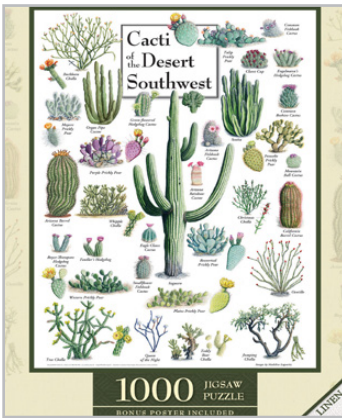

## LINEN

BOX SIZE: 10.5" x 8" x 2" | COST: \$8.50 | MSRP: \$16.99

**Mushrooms**  
#72618-4

**Butterflies of North America**  
#71971-4

**Cacti of the Desert Southwest**  
#71972-4

**Mammals of Yellowstone National Park**  
#71974-4