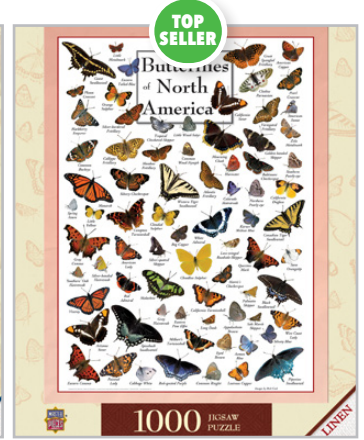

Butterflies of North America
#71971-4