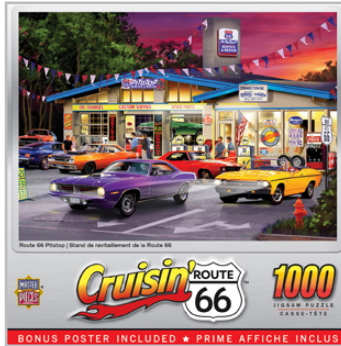

## CRUISIN' ROUTE 66

BOX SIZE: 8" x 8" x 2" | COST: \$8.50 | MSRP: \$16.99

Rockin' Rollin on 66  
#72562-4

Drive Through on Route 66  
#71950-4

On the Road Again  
#71734-4

Dogs and Burgers  
#71765-4

Friday Night Hot Rods  
#71951-4