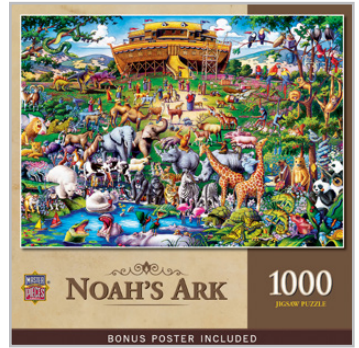

## LINEN

BOX SIZE: 8" x 8" x 2" | COST: \$8.50 | MSRP: \$16.99

Harmony of Birds & Stream  
#72512-4

Creative Birding  
#72513-4

Nature's Bounty  
#72607-4

Backyard Birds  
#31978-4

Spring Gathering  
#72061-4

Snow Birds  
#72116-4

Morning Garden  
#72118-4

Songbird Collage  
#31977-4

INSPIRATIONAL

BOX SIZE: 8" x 8" x 2" | COST: \$8.50 | MSRP: \$16.99

Perched  
#72021-4

Lake Life  
#72022-4

Noah's Ark Adventures  
#72427-4

Noah's Ark  
#72082-4

GLOW

BOX SIZE: 8" x 8" x 2" | COST: \$8.50 | MSRP: \$16.99

The Holy Bible  
#71980-4

Dinosaurs  
#72418-4

Dragon's Horde  
#72419-4

Big Bird's Block Party  
#72421-4

WILD & WHIMSICAL