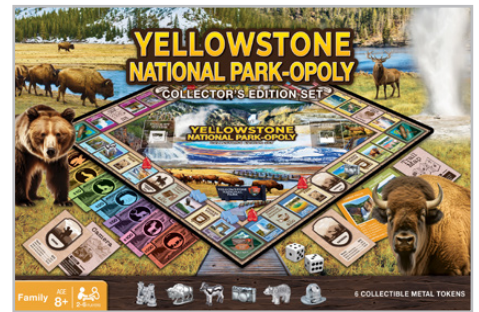

Route 66  
Dominoes  
#42303-4

Farmall®  
Dominoes  
#42240-4

OPOLY

PLAYERS: 2-6 | BOX SIZE: 15" x 10.5" x 2" | COST: \$15.00 | MSRP: \$29.99

Great Smoky Mountains National Park-Opoly #42218-4

Shenandoah National Park-Opoly #42448-4