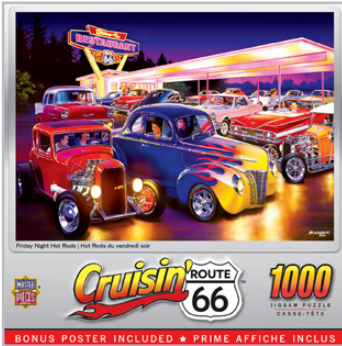

## CRUISIN' ROUTE 66

BOX SIZE: 8" x 8" x 2" | COST: \$8.50 | MSRP: \$16.99

Rockin' Rollin on 66  
#72562-4

Drive Through on Route 66  
#71950-4

On the Road Again  
#71734-4

Dogs and Burgers  
#71765-4

Friday Night Hot Rods  
#71951-4