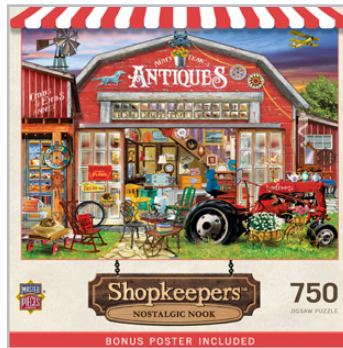

# LAZY DAYS

BOX SIZE: 8" x 8" x 2" | COST: \$7.50 | MSRP: \$14.99

**Lakeside Retreat**  
#31574-4

**Memories**  
#31694-4

**Dawn of Light**  
#31814-4

**Flying to Flower Farm**  
#32056-4

Floral Falls

#32162-4

Cabin in the Cove

#32258-4

Waterfront

#61402-4

SHOPKEEPERS

BOX SIZE: 8" x 8" x 2" | COST: \$7.50 | MSRP: \$14.99

Cupcake Heaven  
#32636-4

Nostalgic Nook  
#32560-4

An Enchanted Curio  
#32559-4

Anna's Ice Cream Parlor  
#32011-4

FARMER'S MARKET

BOX SIZE: 8" x 8" x 2" | COST: \$7.50 | MSRP: \$14.99

Love is Sweet  
#32256-4

Hidden Gems  
#32401-4

Fresh Finds  
#32556-4

Market Fresh Morning  
#32557-4