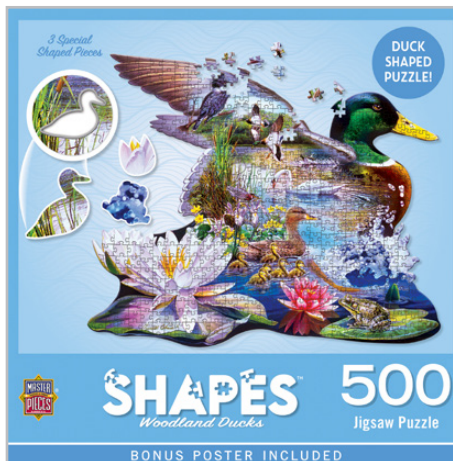

BOX SIZE: 8" x 8" x 2" | COST: \$7.50 | MSRP: \$14.99

The Rooster's Song #32545-4

Puppy Palooza #32546-4

Garden Gnome #32288-4

Hot Air Balloons #32289-4

Woodland Ducks #32290-4

Fawn Friends #32291-4

Call 1-800-525-0846 to order.