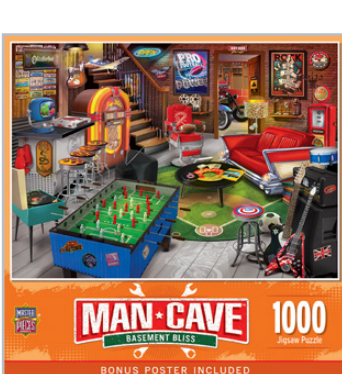

Basement Bliss
#72442-4