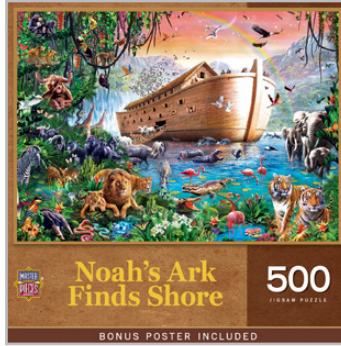

BOX SIZE: 8" x 8" x 2" | COST: \$7.50 | MSRP: \$14.99

AMERICANA EZ-GRIP

BOX SIZE: 8" x 8" x 2" | COST: \$7.50 | MSRP: \$14.99

Noah's Ark  
#32078-4

Noah's Ark Finds Shore  
#32186-4

Twin Lakes  
#32595-4

Hammock Bay  
#32651-4