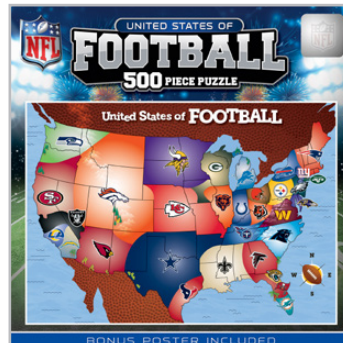

NFL League Map

#NFL1002-4

**ALL-TIME GREATS
500 PC**

BOX SIZE: 9.5" x 9.5" x 2"
COST: $10.00 | MSRP: $19.99

TRIVIA GAMES

BOX SIZE: 10.5" x 10.5" x 2" | COST: $17.50 | MSRP: $34.99