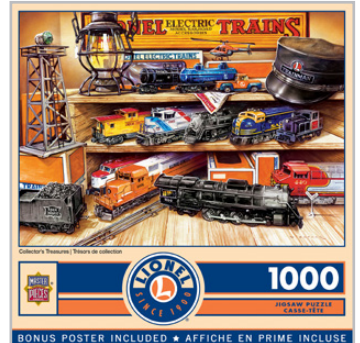

## LIONEL TRAINS

BOX SIZE: 8" x 8" x 2" | COST: \$8.50 | MSRP: \$16.99

Best in Class  
#72425-4

Well Stocked Shelves  
#71937-4

Shopping Spree  
#72031-4

Collector's Treasures  
#72191-4

**SMOKEY BEAR**

BOX SIZE: 8" x 8" x 2"  
 COST: \$8.50 | MSRP: \$16.99